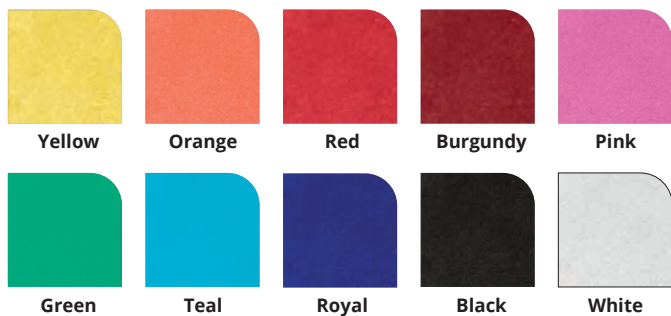

30" LARGE SCISSORS

Silver or Gold blades.

Imprint	Item #	1 Pair	2-4	5-9	10-19	20+	
DIRECT PRINT	EGSCISSOR30	385	375	365	355	345	A
PLAIN	SCISSOR30	235	225	215	205	199	A

Shipping: 4 lbs. per box of 1
 Imprint Area: 7¾W x 1½H (Logo Only)
 11¾W x 1½H (Logo & Text)

25" LARGE SCISSORS

Scissor Colors Available:

	SPARKLE (large ribbon & carry case only)	BRILLIANCE (large ribbon only)	DIRECT PRINT (scissor blades only)	COLORVISTA (carry case only)
SET-UP	\$55 per design. Up to 6 colors (G).	\$55 per design (G).	NO SET-UP CHARGE.	NO SET-UP CHARGE.
RE-ORDER SET-UP	\$35 per design. Up to 6 colors (G).	\$35 per design (G).	NO SET-UP CHARGE.	NO SET-UP CHARGE.
ADDITIONAL LOCATION	N/A	N/A	N/A	\$1.00 per bag, per location (G).
ADDITIONAL COLOR	N/A	N/A	N/A	N/A
PRODUCTION TIME	10 business days after all final approvals.	Call for production time.	Call for production time.	6 business days after all final approvals.
COLUMN PRICING	Per 100-yard roll (large ribbon), up to 6 colors. Set-up charge is additional.	Per 100-yard roll, one-finish imprint. Set-up charge is additional.	Column pricing is per item, including one location, one color imprint	Per bag, multi-color imprint, one location. No set-up charge.
PLAIN	Call for pricing and production time.		See pricing above. 7 business days.	20% off ColorVista price. Ships next business day.
ART SPECS/IMPRINT COLORS	Refer to pages 206-208, 212, 214, 216-217			
RUSHES & ADDITIONAL SERVICES	Refer to pages 206-208, 221.			